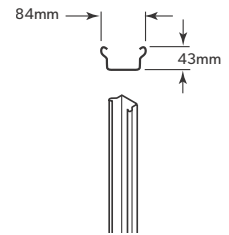

- Made with 0.35mm BMT COLORBOND[®] steel
- Features a classic corrugated profile

MINISCREEN[®] FENCE RAIL

- Made with 0.80mm BMT COLORBOND[®] steel
- Centre panel support rail also supplied

LYSAGHT[®] FENCE POST