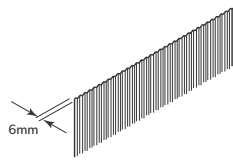

CREATE YOUR IDEAL FENCE

WITH MINISCREEN®, PICK AND CHOOSE FROM A RANGE OF COLORBOND® STEEL COLOURS AND PLUS OPTIONS

MINISCREEN®, with its iconic mini-corrugated infill sheets framed by a distinctive post and rail design, is an integrated system allowing you to create a statement feature around your property. With its classic profile, this fence is sure to never go out of style.

PLUS OPTIONS & ACCESSORIES

Gates, Lattice, Plinths, Slats, & Pickets add additional function and appeal to your fence - please check with your supplier as availability varies.

QUALITY FENCE COMPONENTS

MINISCREEN® INFILL

- Made with 0.35mm BMT COLORBOND® steel
- Features a classic corrugated profile