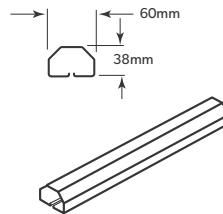

- Made with 0.35mm BMT COLORBOND[®] steel
- Features a classic corrugated profile

MINISCREEN[®] FENCE RAIL

- Made with 0.80mm BMT COLORBOND[®] steel
- Centre panel support rail also supplied

LYSAGHT[®] FENCE POST